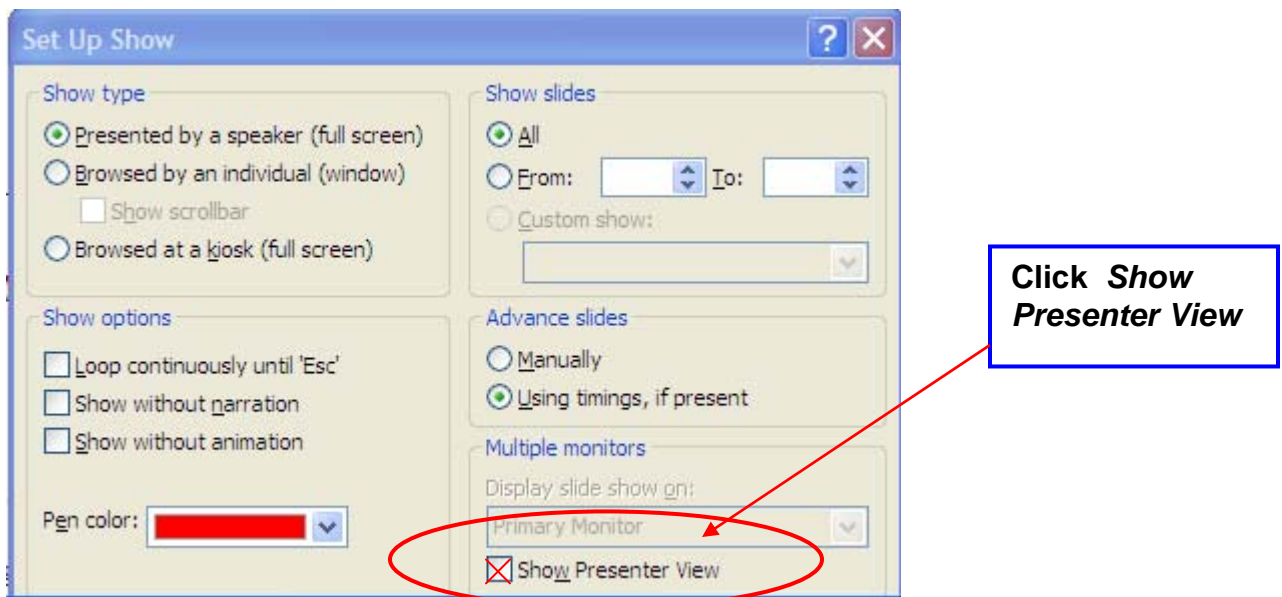

Extended Desktop Instructions for HP Tablets

You now need to select Check to set up your computer to extend your desktop.

Select *Monitor 2* and check *Extend my Windows desktop onto this monitor*

Select *Apply*
Select *OK*