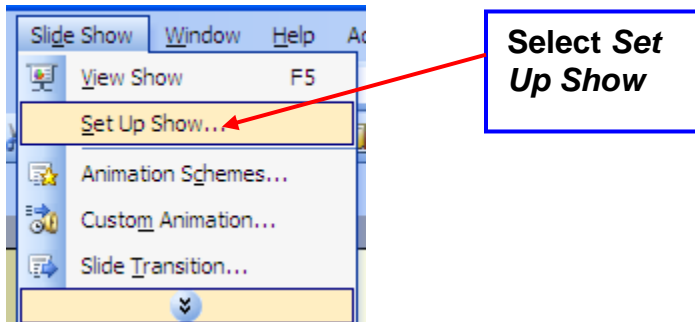

Extended Desktop Instructions for HP Tablets

You now need to select Check to set up your computer to extend your desktop.

Select *Monitor 2* and check *Extend my Windows desktop onto this monitor*

Select *Apply*
Select *OK*