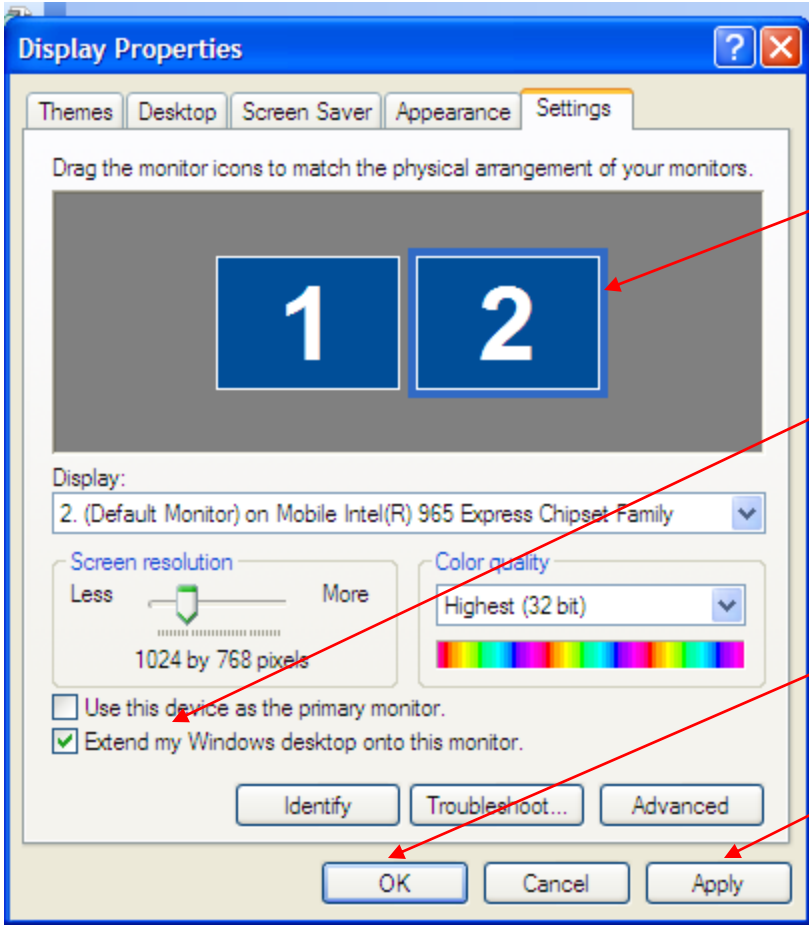

Extended Desktop Instructions for HP Tablets

You now need to select Check to set up your computer to extend your desktop.

Select *Monitor 2* and check *Extend my Windows desktop onto this monitor*

Select *Apply*
Select *OK*